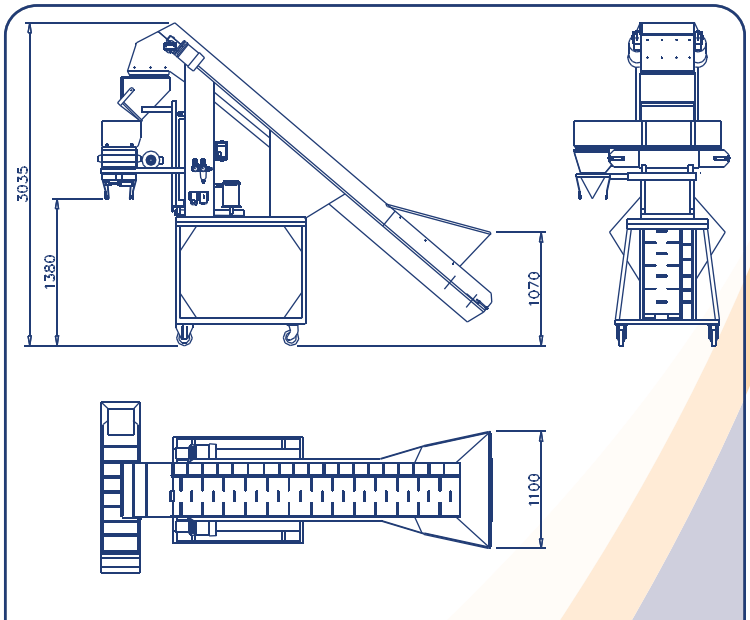

M550 SERIES

HIGH THROUGHPUT BAGGING SYSTEM

Developed from the highly successful M720 packing system the M550 incorporates reliable and proven features giving the most cost effective performance for a machine with throughputs of up to 550 25kg bags per hour.

- Weight range of 10kg - 50kg (5kg - 25kg optional).
- Bags and weighs up to 550 bags per hour of potatoes, carrots, root crops, pellet feeds and processed vegetables
- Independent weighing mechanism and PLC control for increased reliability and output speed.
- Offers complete protection , all contact parts are rubber lined.
- PTFE liners for reduced build of up detritus in weigh bins.
- Compatible with automatic sack placing, conveying and sealing system from the Sack Filling range.

Optional Extras

- Stainless steel, food quality construction.
- Modifications to allow for use in various weight ranges between 5-25kg.
- Extended rear elevators for reduced infeed height.
- Reversible cross conveyor to allow filling at either end into bags, trays, boxes etc.
- Touchscreen control for increased usability
- Enlarged weigh hopper for weighments up to 50kg.

After Sales Service

Fast on site service by factory trained engineers coupled with extensive stocks of competitively priced spare parts guarantees maximum productivity and protects the customer's investment.

**THE SACK FILLING &
ROBOT PALLETISING
COMPANY**
LIMITED