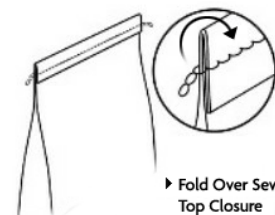

## PORTABLE SACK CLOSER

Incorporating major new features, the latest NP7A provides a fast, reliable, cost effective solution for the closing of paper, plastic and net bags.

- Properly guarded mechanism for operator safety.
- Improved looper and simple mechanism for reliable stitching.
- Long life steel cam.
- Automatic thread cutting.
- Minimal maintenance requirement.
- Suitable for Kraft paper, cotton, hessian, jute, woven cloth and other bag materials.
- 12v DC motor available for battery operation.
- Manual cut-off crepe attachment available as an optional extra.
- Genuine Newlong sewing head.

### Model NP7H

NP7H Side handle type version also available that simplifies sewing on horizontal surfaces.

Suitable for joining two fabrics or edge closing bags.