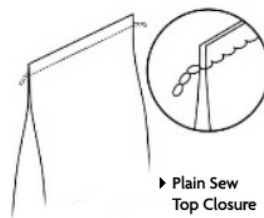

NP7A

PORTABLE SACK CLOSER

Incorporating major new features, the latest NP7A provides a fast, reliable, cost effective solution for the closing of paper, plastic and net bags.

- Properly guarded mechanism for operator safety.
- Improved looper and simple mechanism for reliable stitching.
- Long life steel cam.
- Automatic thread cutting.
- Minimal maintenance requirement.
- Suitable for Kraft paper, cotton, hessian, jute, woven cloth and other bag materials.
- 12v DC motor available for battery operation.
- Manual cut-off crepe attachment available as an optional extra.
- Genuine Newlong sewing head.

Model NP7H

NP7H Side handle type version also available that simplifies sewing on horizontal surfaces.

Suitable for joining two fabrics or edge closing bags.