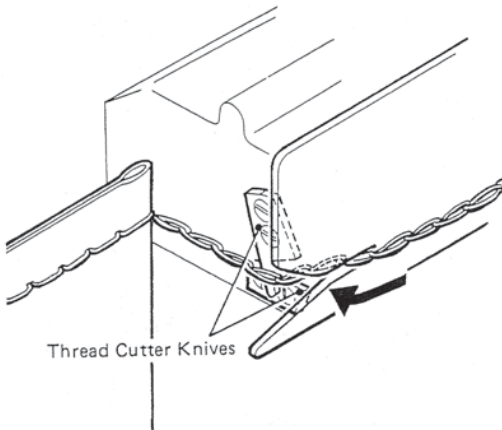

## PORTABLE SACK CLOSER

Incorporating major new features, the latest NP7A provides a fast, reliable, cost effective solution for the closing of paper, plastic and net bags.

- Properly guarded mechanism for operator safety.
- Improved looper and simple mechanism for reliable stitching.
- Long life steel cam.
- Automatic thread cutting.
- Minimal maintenance requirement.
- Suitable for Kraft paper, cotton, hessian, jute, woven cloth and other bag materials.
- 12v DC motor available for battery operation.
- Manual cut-off crepe attachment available as an optional extra.
- Genuine Newlong sewing head.

### Model NP7H

NP7H Side handle type version also available that simplifies sewing on horizontal surfaces.

Suitable for joining two fabrics or edge closing bags.