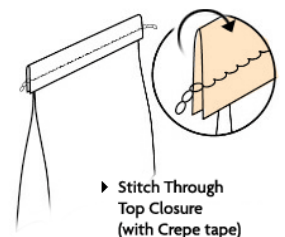

NP7A

PORTABLE SACK CLOSER

Incorporating major new features, the latest NP7A provides a fast, reliable, cost effective solution for the closing of paper, plastic and net bags.

- Properly guarded mechanism for operator safety.
- Improved looper and simple mechanism for reliable stitching.
- Long life steel cam.
- Automatic thread cutting.
- Minimal maintenance requirement.
- Suitable for Kraft paper, cotton, hessian, jute, woven cloth and other bag materials.
- 12v DC motor available for battery operation.
- Manual cut-off crepe attachment available as an optional extra.
- Genuine Newlong sewing head.

Model NP7H

NP7H Side handle type version also available that simplifies sewing on horizontal surfaces.

Suitable for joining two fabrics or edge closing bags.